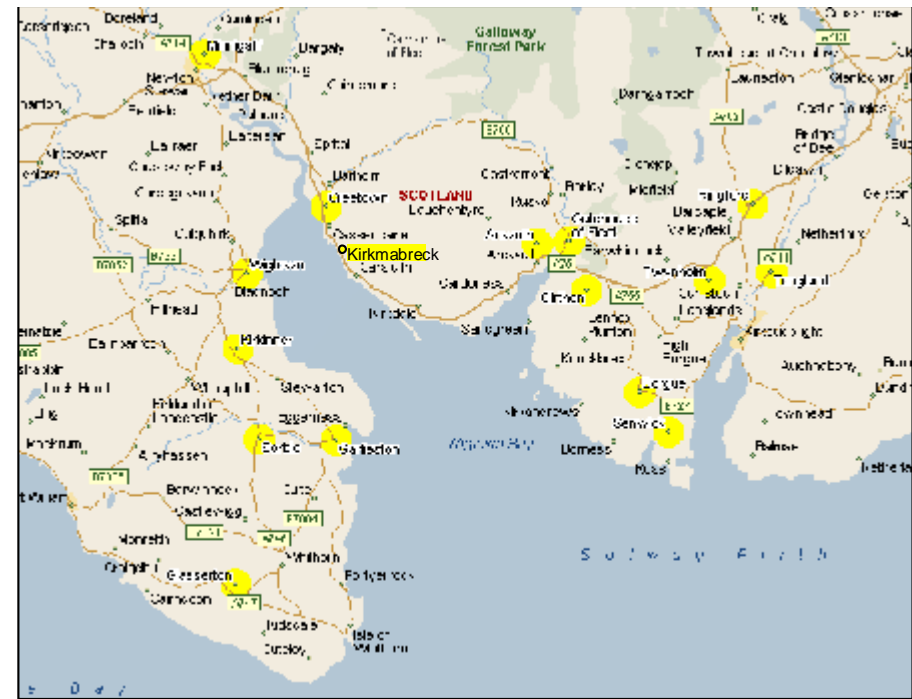

# McSkimming Family Tree

(October 2008)

To give an idea of the scale of the map some distances are:  
 Sorbie to Garlieston 3 miles  
 Wigtown to Minnigaff 8 miles  
 Minnigaff to Kirkcubrick 8 miles